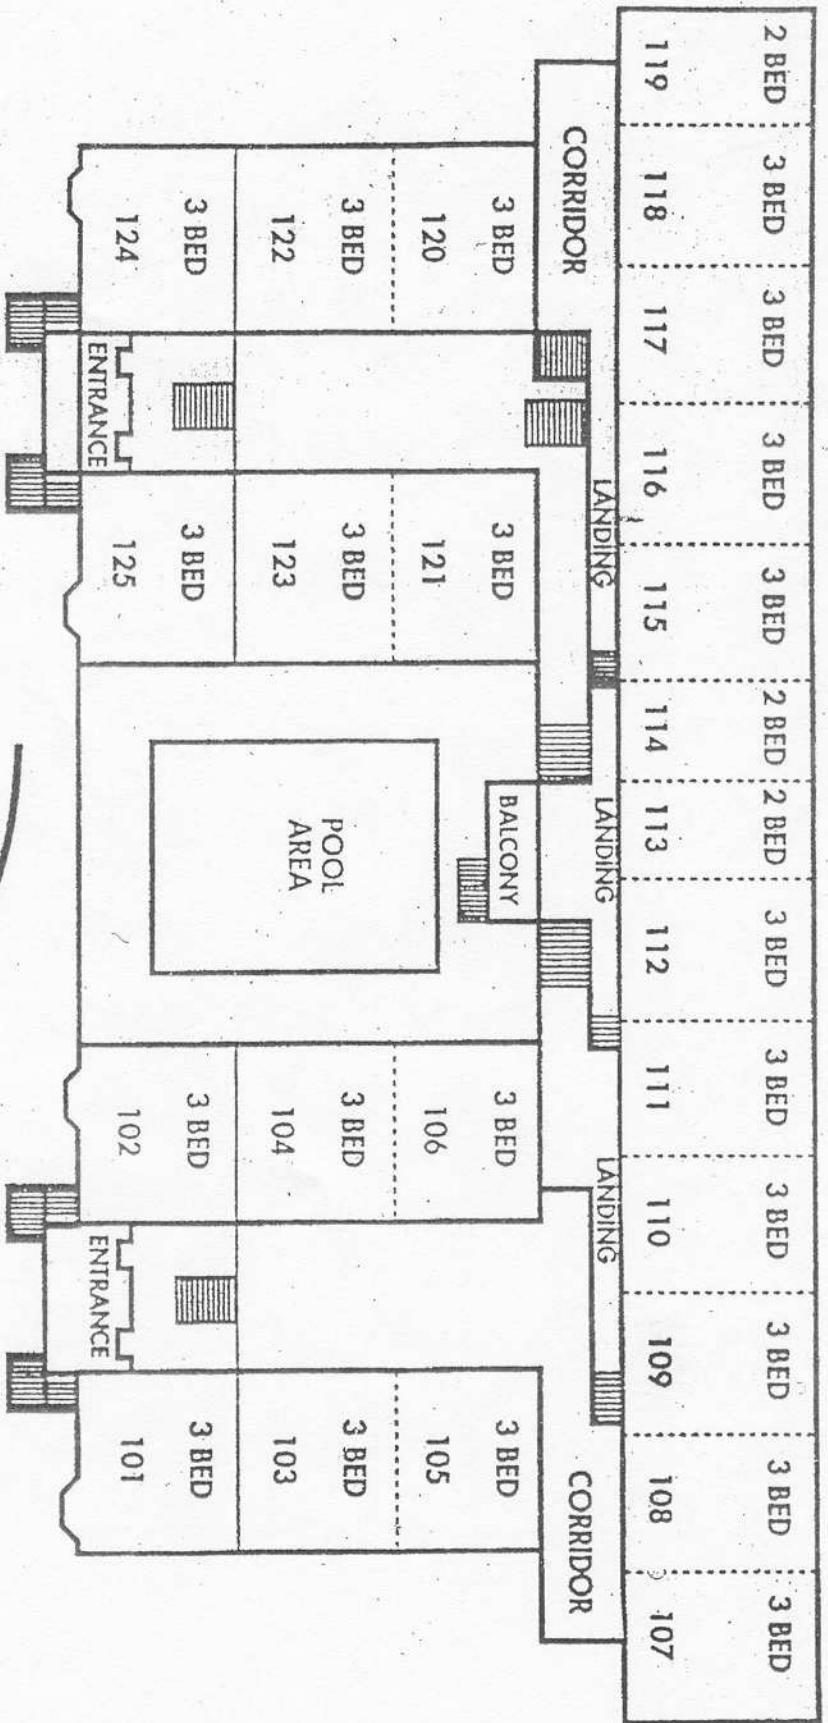

# Lion's Gate

TO WINTER PARK SKI AREA

U.S. HIGHWAY 40

PIZZA HUT

TO FRASER

Box 3095, Winter Park,  
Colorado 80482  
(970) 726-9421